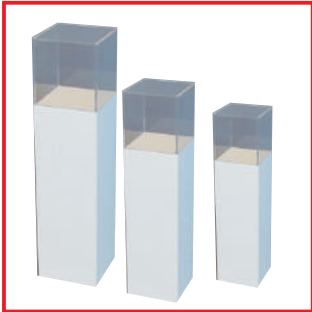

## DISPLAY CABINETS, BOXES, PLINTHS

Show Cabinets

Sizes	3mm
1250x300x300mm	R1713.43
900x300x300mm	R1263.50
* We can quote on any custom size	

Clear Suggestion Boxes

Sizes	Eco (1.5mm)	Pro (3mm)
200mm <sup>3</sup>	R242.00	R267.95
250mm <sup>3</sup>	R337.39	R401.81
300mm <sup>3</sup>	R398.57	R565.41

\* Eco Suggestion Boxes are 1.5mm but 3mm where support is needed  
 \* Branding available. Please ask for a quote

Plinths

Sizes (*1.5mm thickness)	Combination stand
<b>White PVC base 900 high 300x300mm</b> Clear top with Stand: 1200mmH x 300mmL x 300mmD	R1623.91
<b>White PVC base 700 high 300x300mm</b> Clear top with Stand: 1000mmH x 300mmL x 300mmD	R1537.75
<b>White PVC base 600 high 300x300mm</b> Clear top with Stand: 900mmH x 300mmL x 300mmD	R1458.20